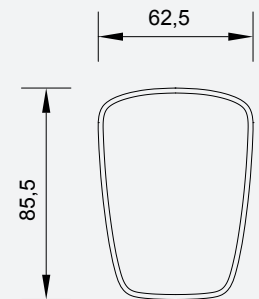

Copenhagen Selenit Bedroom

Wardrobe

Nightstand
(2 Pcs.)

Mirror

Bristol Bedstead
Without Base
(160X200 cm)

Bristol Bedstead
Without Base
(180X200 cm)

Dresser
Without Mirror