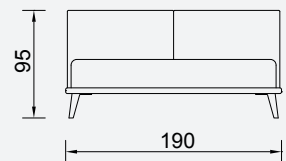

Copenhagen Selenit Bedroom

Wardrobe

Nightstand
(2 Pcs.)

Mirror

Bristol Bedstead
Without Base
(160X200 cm)

Bristol Bedstead
Without Base
(180X200 cm)

Dresser
Without Mirror