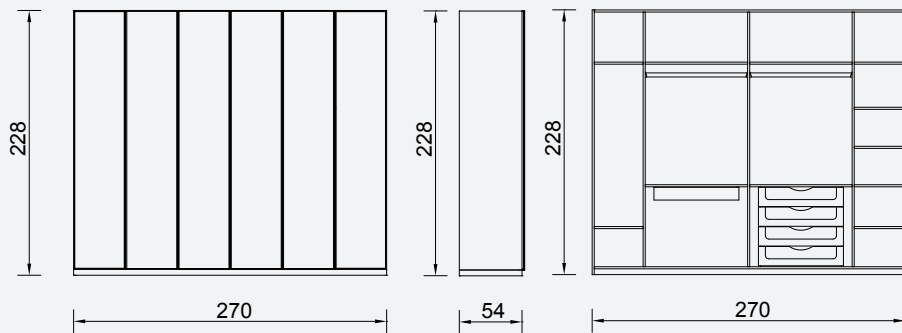

Copenhagen Selenit Bedroom

Wardrobe

Nightstand
(2 Pcs.)

Mirror

Bristol Bedstead
Without Base
(160X200 cm)

Bristol Bedstead
Without Base
(180X200 cm)

Dresser
Without Mirror