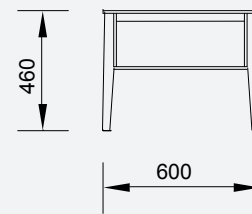

Copenhagen Selenit Bedroom

Wardrobe

Nightstand
(2 Pcs.)

Mirror

Bristol Bedstead
Without Base
(160X200 cm)

Bristol Bedstead
Without Base
(180X200 cm)

Dresser
Without Mirror