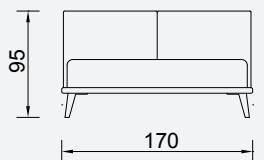

Copenhagen Selenit Bedroom

Wardrobe

Nightstand
(2 Pcs.)

Mirror

Bristol Bedstead
Without Base
(160X200 cm)

Bristol Bedstead
Without Base
(180X200 cm)

Dresser
Without Mirror