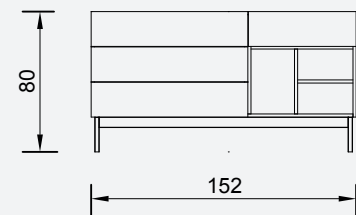

# Manhattan Bedroom

Wardrobe

Nightstand  
(2 Pcs.)

Dresser  
Without Mirror

Manhattan Bedstead  
With Base  
(160X200 cm)

Manhattan Bedstead  
Without Base  
(160X200 cm)

Manhattan Bedstead  
With Base  
(180X200 cm)

Manhattan Bedstead  
Without Base  
(180X200 cm)

Mirror

Chest Of Drawers