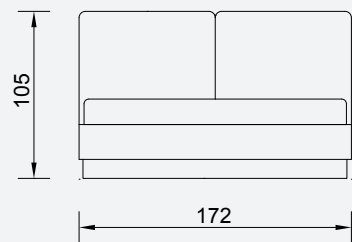

# Manhattan Bedroom

Wardrobe

Nightstand  
(2 Pcs.)

Dresser  
Without Mirror

Manhattan Bedstead  
With Base  
(160X200 cm)

Manhattan Bedstead  
Without Base  
(160X200 cm)

Manhattan Bedstead  
With Base  
(180X200 cm)

Manhattan Bedstead  
Without Base  
(180X200 cm)

Mirror

Chest Of Drawers