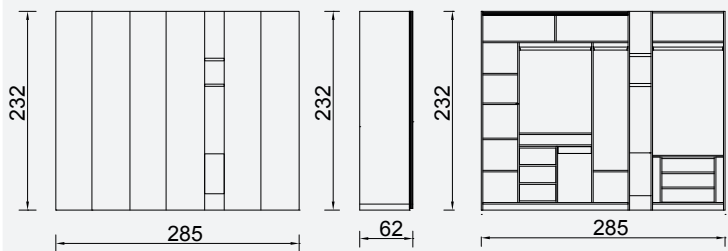

# Manhattan Bedroom

Wardrobe

Nightstand  
(2 Pcs.)

Dresser  
Without Mirror

Manhattan Bedstead  
With Base  
(160X200 cm)

Manhattan Bedstead  
Without Base  
(160X200 cm)

Manhattan Bedstead  
With Base  
(180X200 cm)

Manhattan Bedstead  
Without Base  
(180X200 cm)

Mirror

Chest Of Drawers