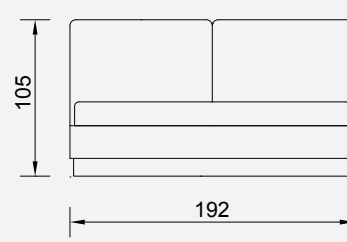

# Manhattan Bedroom

Wardrobe

Nightstand  
(2 Pcs.)

Dresser  
Without Mirror

Manhattan Bedstead  
With Base  
(160X200 cm)

Manhattan Bedstead  
Without Base  
(160X200 cm)

Manhattan Bedstead  
With Base  
(180X200 cm)

Manhattan Bedstead  
Without Base  
(180X200 cm)

Mirror

Chest Of Drawers