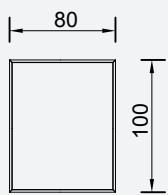

# Manhattan Bedroom

Wardrobe

Nightstand  
(2 Pcs.)

Dresser  
Without Mirror

Manhattan Bedstead  
With Base  
(160X200 cm)

Manhattan Bedstead  
Without Base  
(160X200 cm)

Manhattan Bedstead  
With Base  
(180X200 cm)

Manhattan Bedstead  
Without Base  
(180X200 cm)

Mirror

Chest Of Drawers