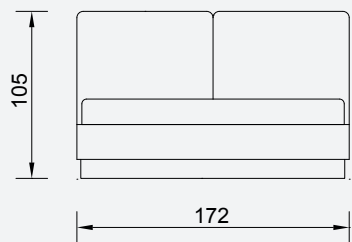

# Manhattan Bedroom

Wardrobe

Nightstand  
(2 Pcs.)

Dresser  
Without Mirror

Manhattan Bedstead  
With Base  
(160X200 cm)

Manhattan Bedstead  
Without Base  
(160X200 cm)

Manhattan Bedstead  
With Base  
(180X200 cm)

Manhattan Bedstead  
Without Base  
(180X200 cm)

Mirror

Chest Of Drawers