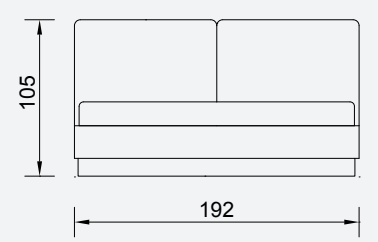

# Manhattan Bedroom

Wardrobe

Nightstand  
(2 Pcs.)

Dresser  
Without Mirror

Manhattan Bedstead  
With Base  
(160X200 cm)

Manhattan Bedstead  
Without Base  
(160X200 cm)

Manhattan Bedstead  
With Base  
(180X200 cm)

Manhattan Bedstead  
Without Base  
(180X200 cm)

Mirror

Chest Of Drawers