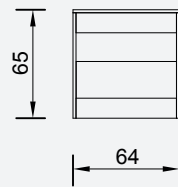

# Manhattan Bedroom

Wardrobe

Nightstand  
(2 Pcs.)

Dresser  
Without Mirror

Manhattan Bedstead  
With Base  
(160X200 cm)

Manhattan Bedstead  
Without Base  
(160X200 cm)

Manhattan Bedstead  
With Base  
(180X200 cm)

Manhattan Bedstead  
Without Base  
(180X200 cm)

Mirror

Chest Of Drawers